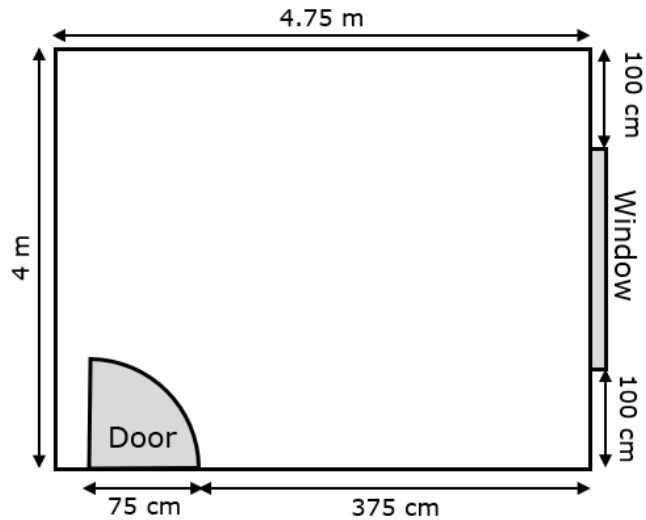

Scale Drawings

Design a Bedroom

Using a scale of 1 cm : 25 cm, draw the bedroom shown.

Now add the following to the bedroom:

Double Bed	150 cm by 200 cm
Wardrobe	175 cm by 75 cm
Drawers	100 cm by 50 cm
Desk	1 m by 0.5 m
Armchair	75 cm by 75 cm
Rug	1 m by 1.75 m
Bedside Table	50 cm by 50 cm

Design a Park

Using a scale of 1 : 1000, draw the park area shown.

Now add the following to the park:

Football Pitch	100 m by 80 m
Tennis Court	80 m by 40 m
Picnic Area	30 m by 20 m
Play Area	60 m by 45 m
Vegetable Garden	20 m by 20 m
Two Flowerbeds	50 m by 10 m each
Duck Pond	Circular - radius 25 m