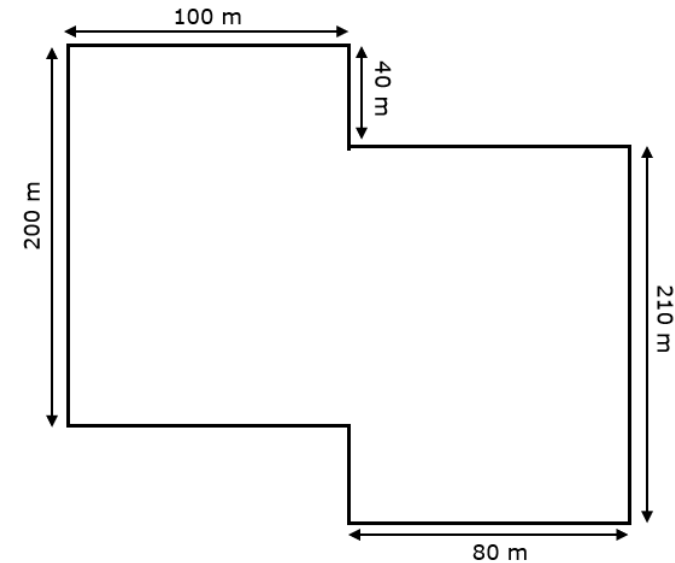

Scale Drawings

Design a Bedroom

Using a scale of 1 cm : 25 cm, draw the bedroom shown.

Now add the following to the bedroom:

Double Bed	150 cm by 200 cm
Wardrobe	175 cm by 75 cm
Drawers	100 cm by 50 cm
Desk	1 m by 0.5 m
Armchair	75 cm by 75 cm
Rug	1 m by 1.75 m
Bedside Table	50 cm by 50 cm

Design a Park

Using a scale of 1 : 1000, draw the park area shown.

Now add the following to the park:

Football Pitch	100 m by 80 m
Tennis Court	80 m by 40 m
Picnic Area	30 m by 20 m
Play Area	60 m by 45 m
Vegetable Garden	20 m by 20 m
Two Flowerbeds	50 m by 10 m each
Duck Pond	Circular - radius 25 m